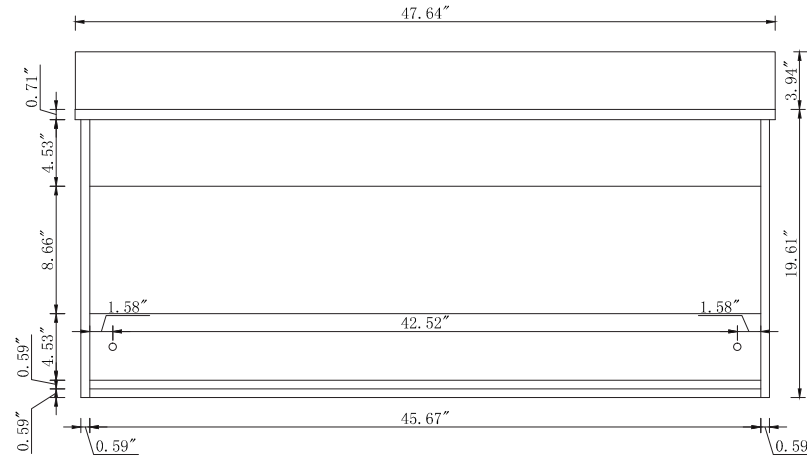

Top view

Back view

Front view

Side view

Drawer Interior Size

DWG. NO.:

MODEL NO.:

VF43548MCG\_BS

ALTERATIONS

- 1
- 2
- 3
- 4

FOR PROPOSAL ONLY ALL DIMENSIONS TO BE VERIFIED

SCALE:

DWG. BY:

CHECKED BY:

DATE:

PROJECT: