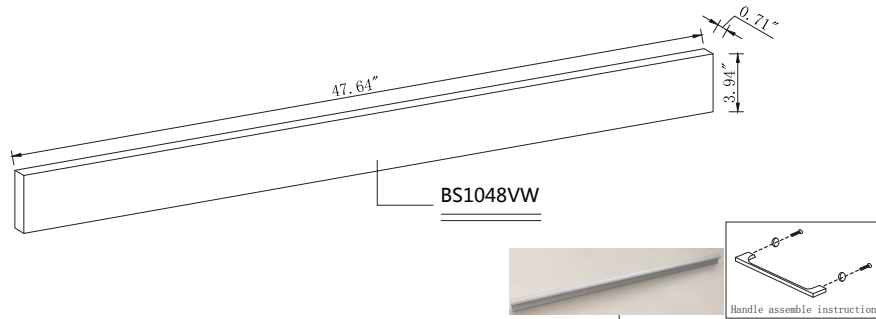

Top view

Back view

Front view

Side view

Drawer Interior Size

DWG. NO.:

MODEL NO.:

VF43548MCG\_BS

ALTERATIONS

- 1
- 2
- 3
- 4

FOR PROPOSAL ONLY ALL DIMENSIONS TO BE VERIFIED

SCALE:

DWG. BY:

CHECKED BY:

DATE:

PROJECT: