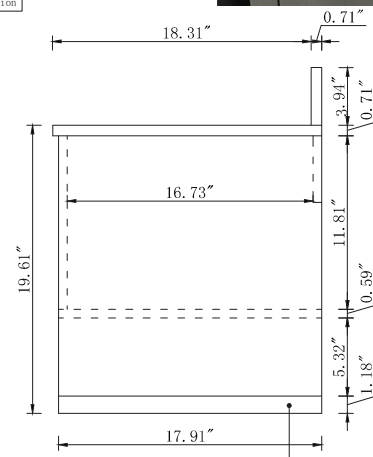

Top view

Back view

Front view

Side view

Drawer Interior Size

DWG. NO.:

MODEL NO.:

VF43548MCG\_BS

ALTERATIONS

- 1
- 2
- 3
- 4

FOR PROPOSAL ONLY ALL DIMENSIONS TO BE VERIFIED

SCALE:

DWG. BY:

CHECKED BY:

DATE:

PROJECT: