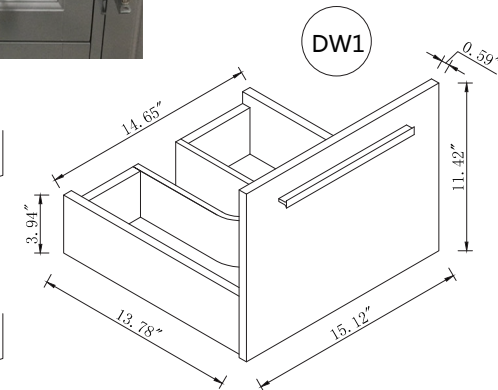

Top view

Back view

Front view

Side view

Drawer Interior Size

DWG. NO.:

MODEL NO.:

VF43548MCG\_BS

ALTERATIONS

- 1
- 2
- 3
- 4

FOR PROPOSAL ONLY ALL DIMENSIONS TO BE VERIFIED

SCALE:

DWG. BY:

CHECKED BY:

DATE:

PROJECT: