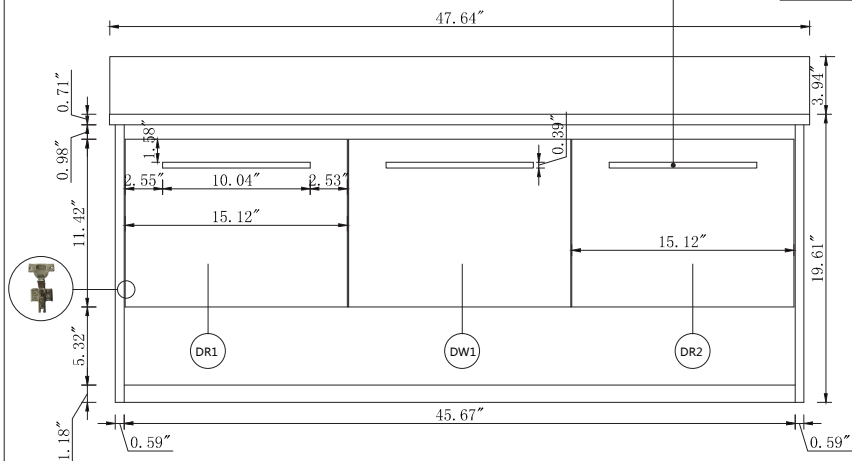

Top view

Back view

Front view

Side view

Drawer Interior Size

DWG. NO.:

MODEL NO.:

VF43548MCG\_BS

ALTERATIONS

- 1
- 2
- 3
- 4

FOR PROPOSAL ONLY ALL DIMENSIONS TO BE VERIFIED

SCALE:

DWG. BY:

CHECKED BY:

DATE:

PROJECT: